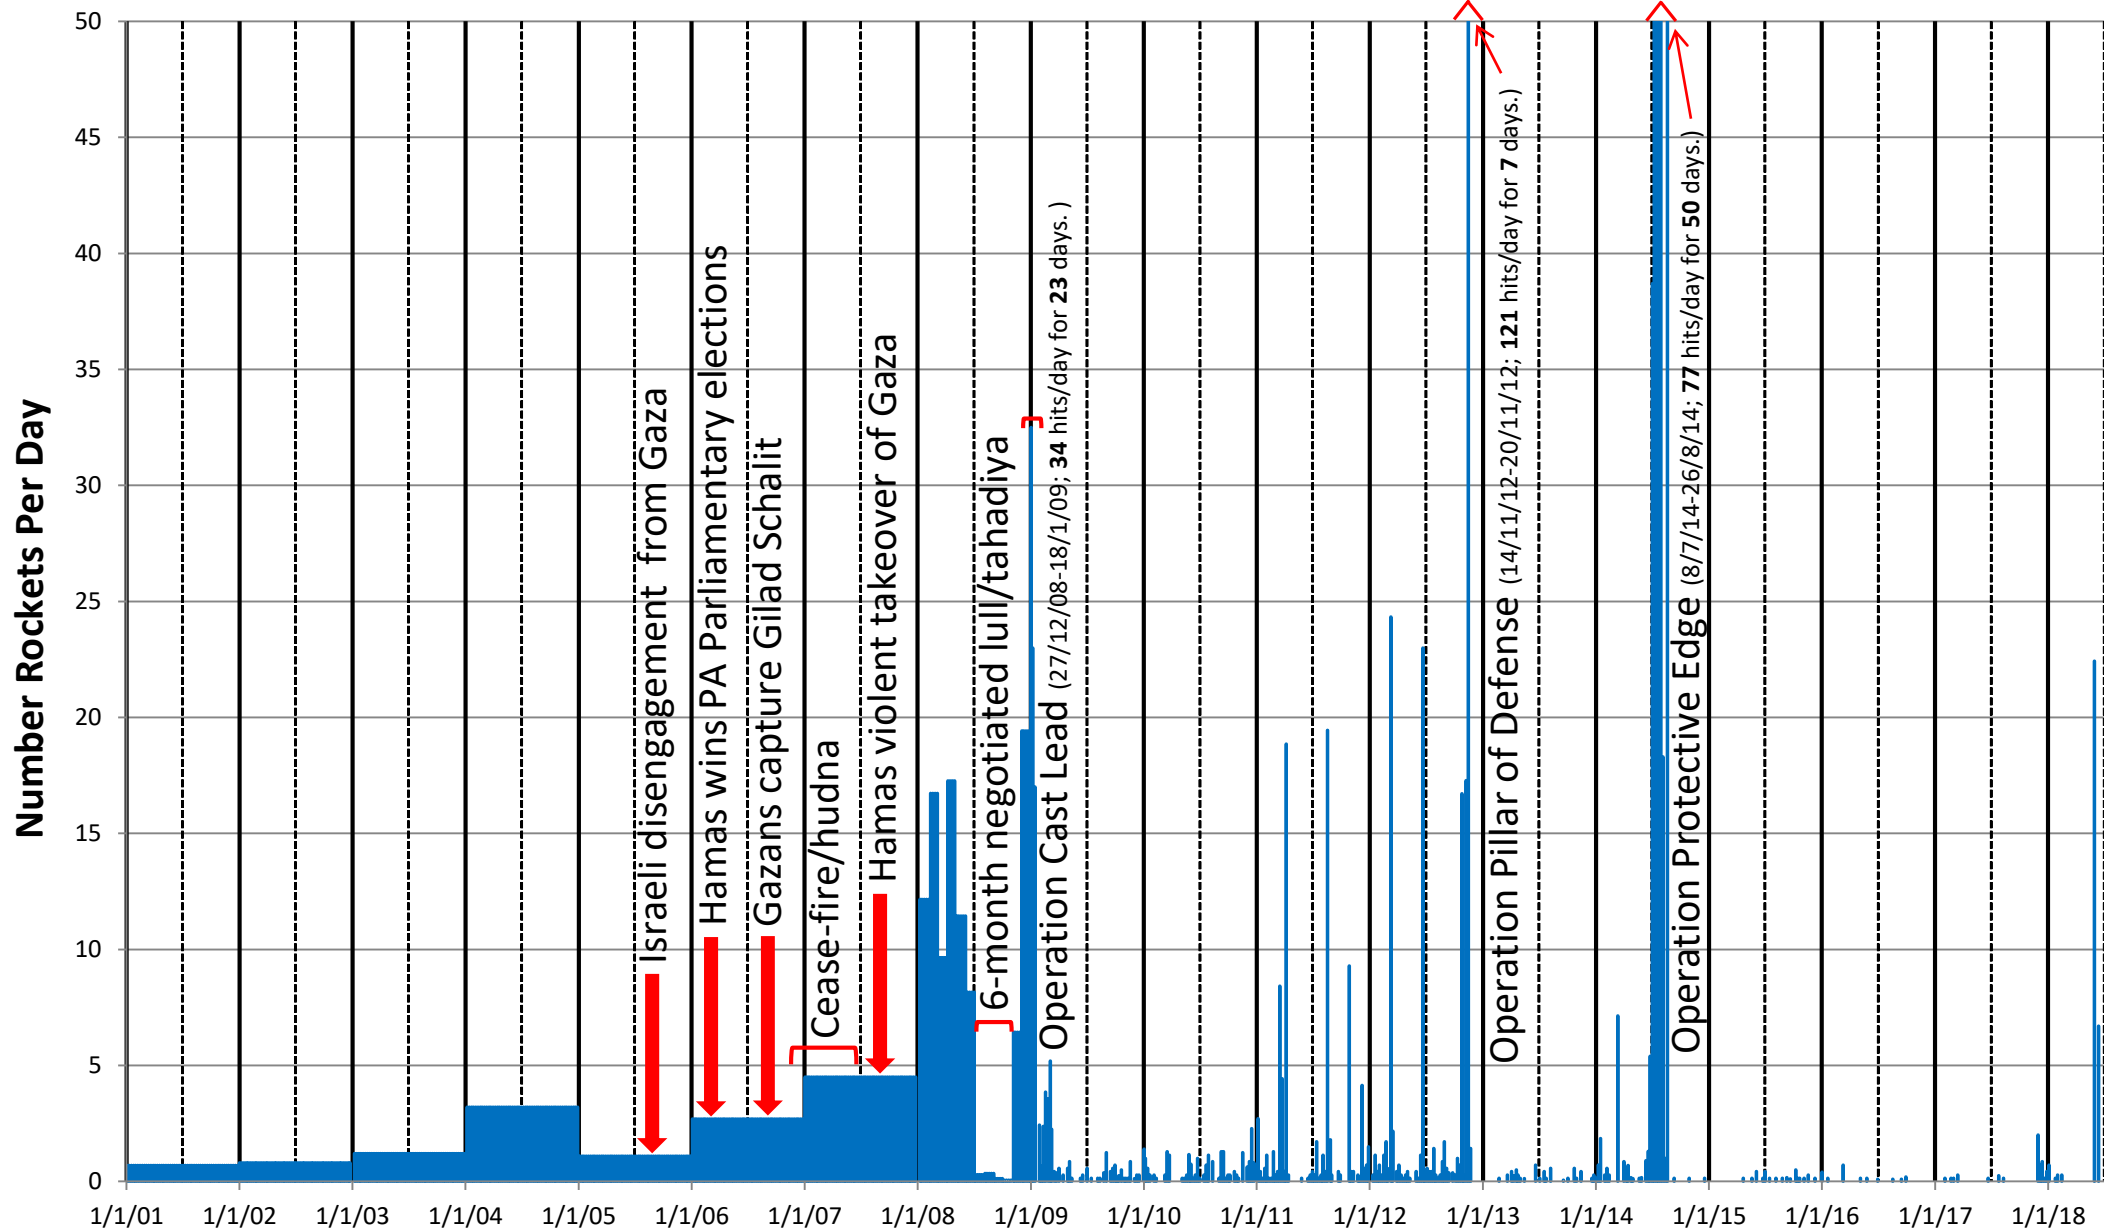

Rockets Launched from Gaza into Israel *

1 January 2001 - 26 June 2018

Graph uses daily averages per year (2001-2007); daily averages per month (2008); and daily averages per week (after 2008) based on available data.
 * Includes rockets, mortars, and interceptions by the Iron Dome system but not rockets that misfired and landed in the Gaza Strip.