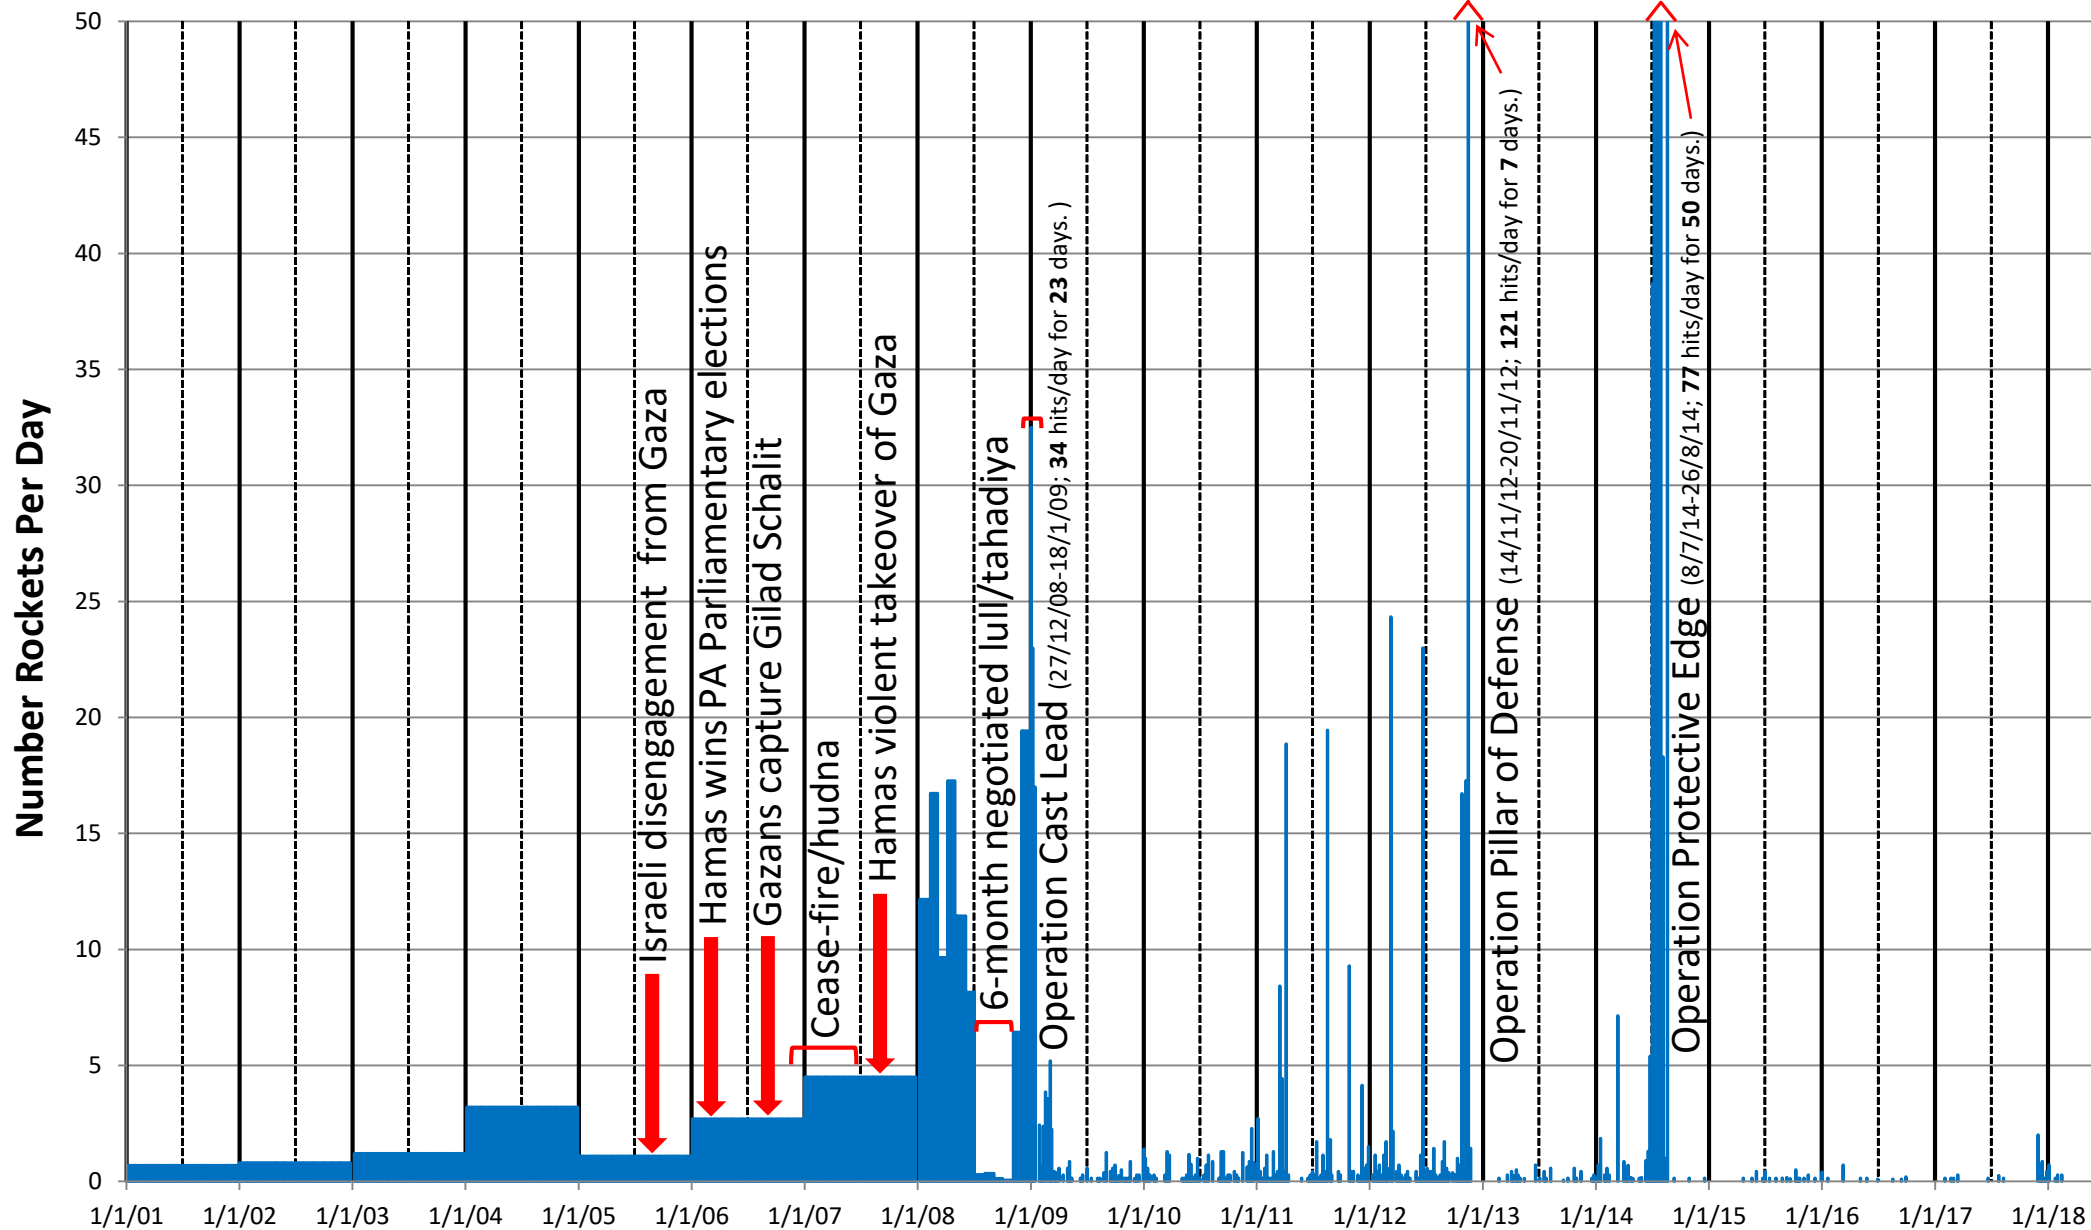

# Rockets Launched from Gaza into Israel \*

## 1 January 2001 - 26 June 2018

Graph uses daily averages per year (2001-2007); daily averages per month (2008); and daily averages per week (after 2008) based on available data.

\* Includes rockets, mortars, and interceptions by the Iron Dome system but not rockets that misfired and landed in the Gaza Strip.